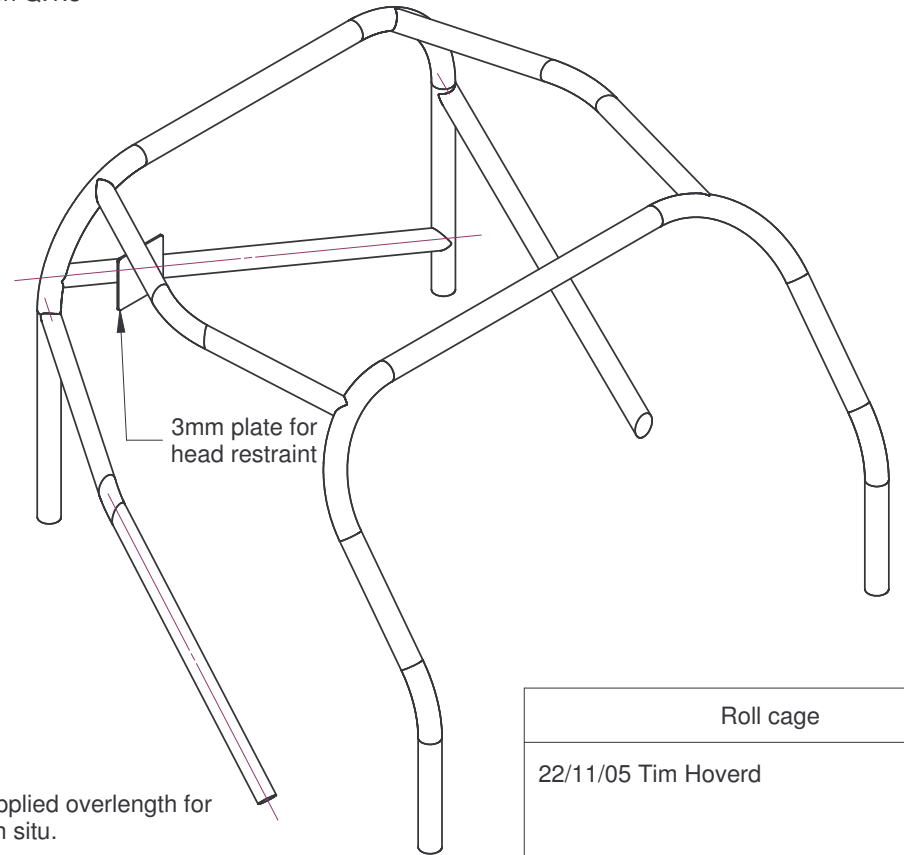

All tubing 38mm OD to MSA Blue Book section Q.1.3 requirements

All tubes need to be supplied overlength for trimming and mitreing in situ.

Roll cage
22/11/05 Tim Hoverd