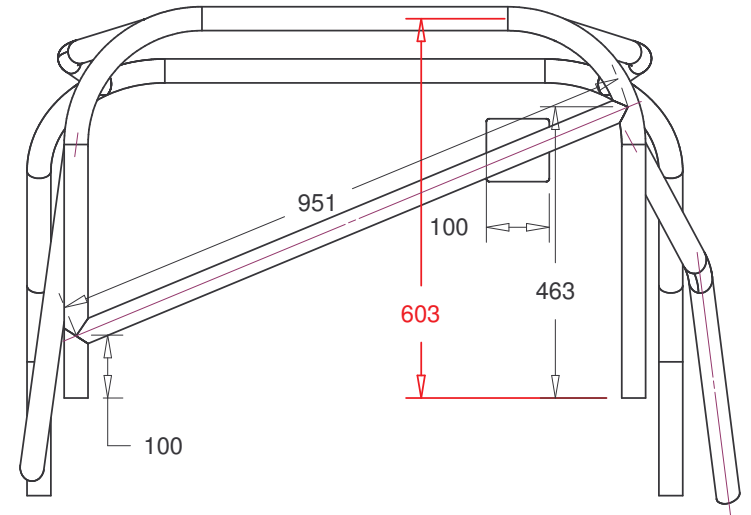

All tubing 38mm OD to MSA Blue Book section Q.1.3 requirements

All tubes need to be supplied overlength for trimming and mitreing in situ.

Roll cage
22/11/05 Tim Hoverd