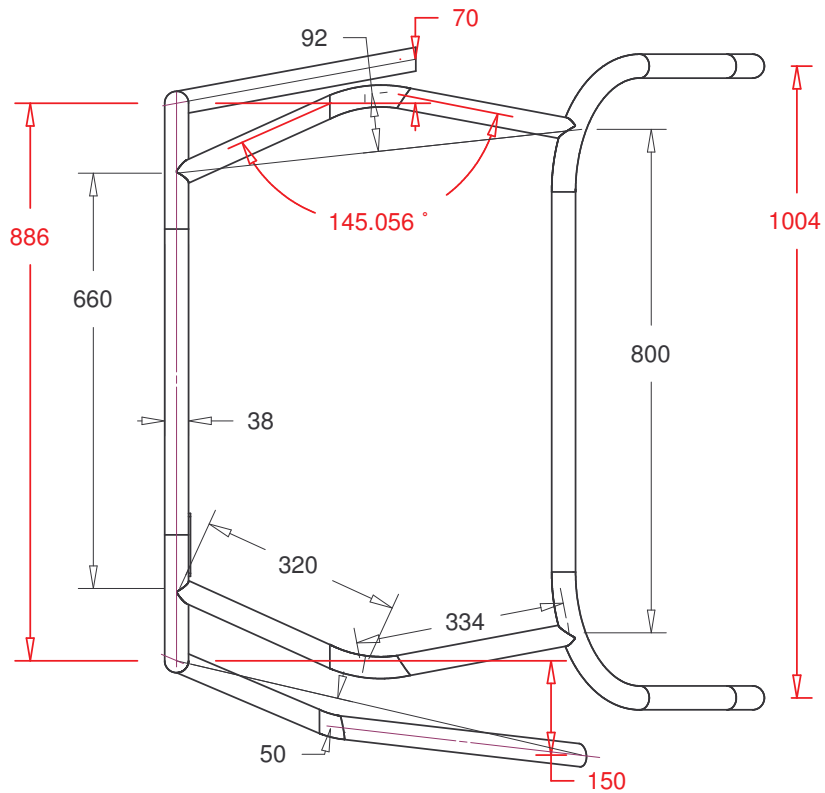

All tubing 38mm OD to MSA Blue Book section Q.1.3 requirements

All tubes need to be supplied overlength for trimming and mitreing in situ.

Roll cage
22/11/05 Tim Hoverd